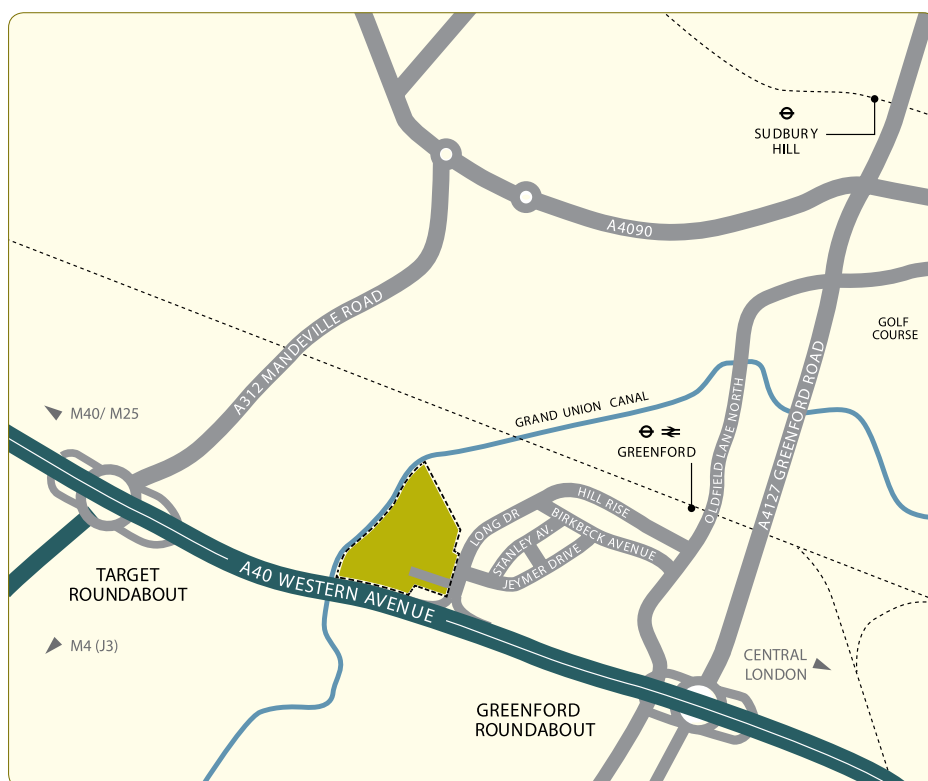

London Customer Collection Location Map

UNIT 37

METROPOLITAN PARK
GREENFORD
UB6 8XU

How to find us?

Directions for London Collections.

Travelling towards Central London on the A40 Western Avenue, turn left on to Long Drive. Take the first left into Metropolitan Business Park and go straight forward at the roundabout.

Follow the one-way road around the estate before turning right into Taunton Road. The Suma collection point is at the end of Taunton Road on the left hand side (Unit 37). Please note the collection point is at the rear of Unit 37 (see ►).

Travelling from Central London on the A40 Western Avenue, turn off at the Target roundabout. Go around the roundabout as if heading back towards London on the A40. Once off the A40 and take the first exit onto Long Drive.

Take the first left into Metropolitan Business Park and go straight forward at the roundabout. Follow the one-way road around the estate before turning right into Taunton Road.

The Suma collection point is at the end of Taunton Road on the left hand side (Unit 37). Please note the collection point is at the rear of Unit 37 (see ►).
Sat Nav: UB6 8XU